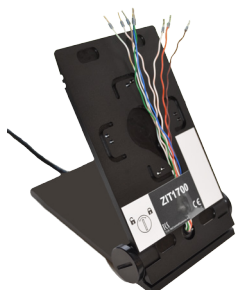

Housing	
Size	180 x 95 x 30
Recommended mounting height of display	160 cm
Mounting	Surface-mount
Material and color	Plastic, white
Weight	240 g
Dock station available	Yes
Technical data	
Signal transmission and power supply	Polarity-free and short-circuit protected 2-wire BUS
Wiring technique (number of wires)	6 (a, b, P, M, V1, V2)
Power supply	26 V DC
Input current I(a)	I(a) = 0.4 mA
Input current I(P), standby	I(P) = 33 mA
Input current I(Pmax), max.	I(Pmax) = 200 mA
Mixed installation with audio and video in a system	Possible
Compatible with access control and Nova Software	Yes
Video image activation	AS-dependent
Acceptable ambient temperature	0 to + 40 °C
UV resistance	Unlimited